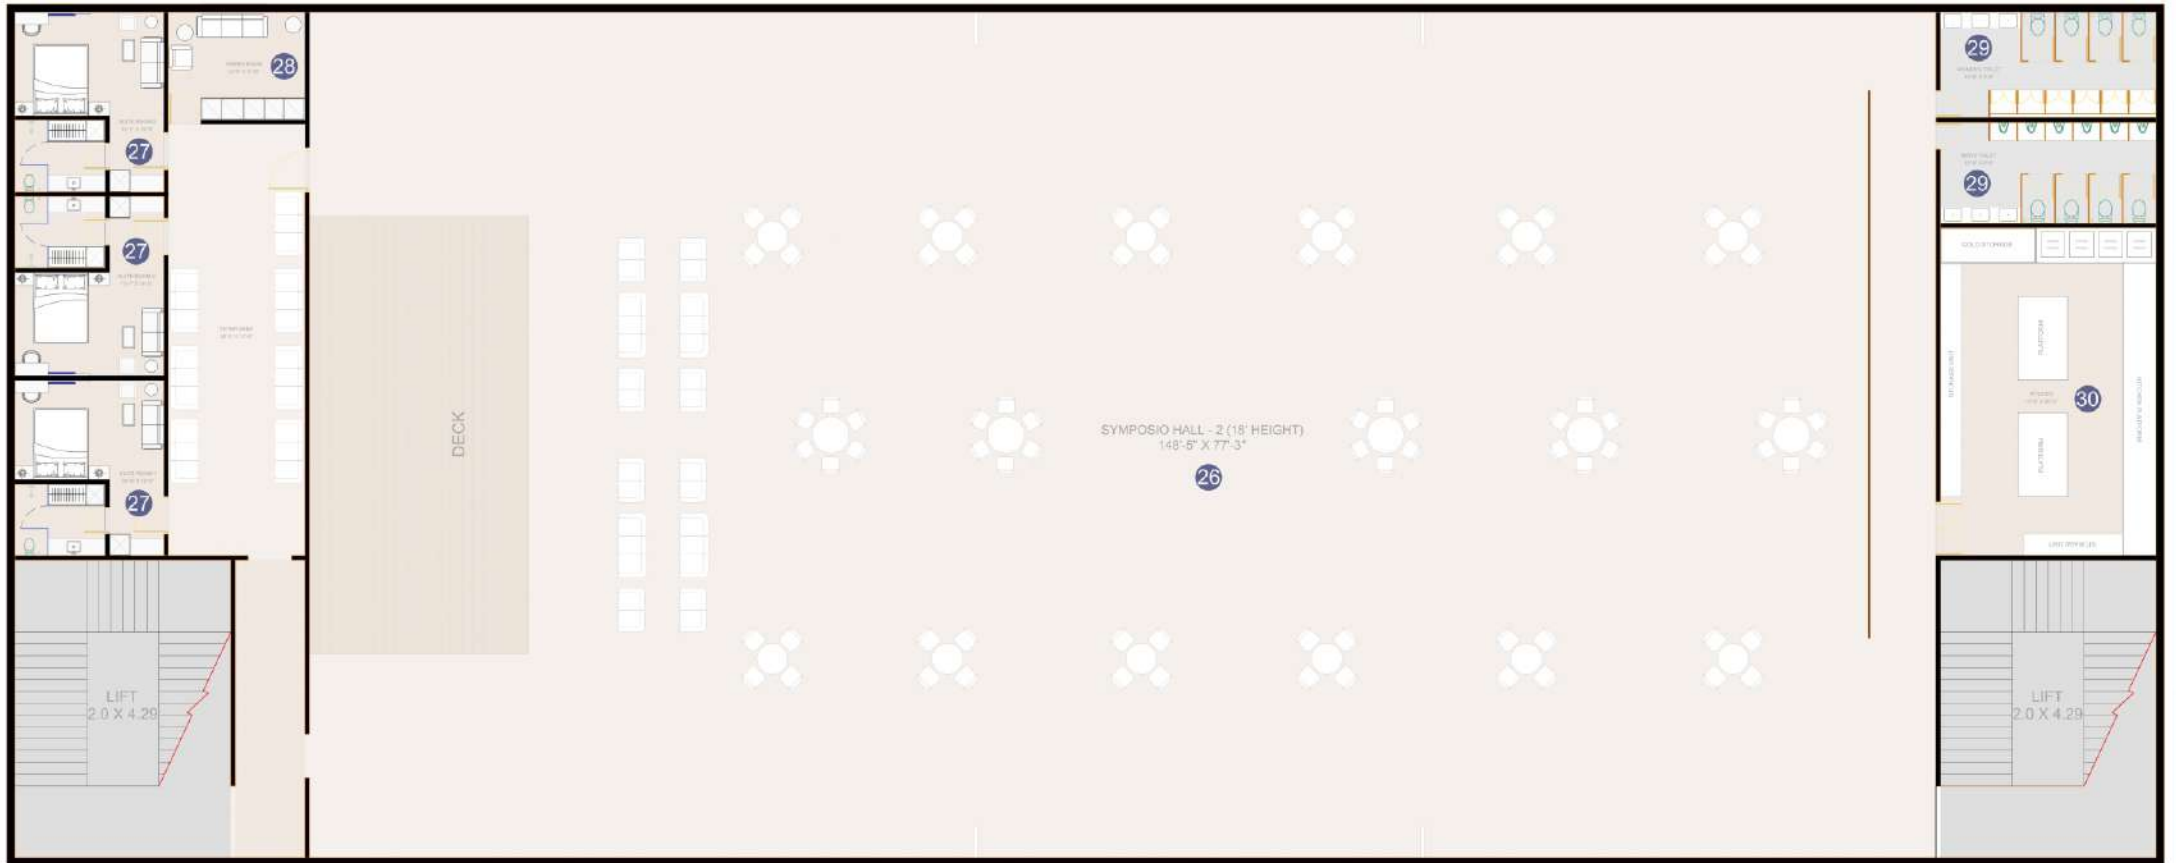

MAJESTIC MASTER PLAN

Heavenly sweet water field

“Elegant Club House”

CLUB HOUSE

WITH WORLD-CLASS
AMENITIES & FACILITIES

GROUND FLOOR PLAN

AMENITIES

MEZZANINE FLOOR PLAN

AMENITIES

FIRST FLOOR PLAN

AMENITIES

SECOND FLOOR PLAN

AMENITIES

TERRACE FLOOR PLAN

AMENITIES

CREATING A FINE
BALANCE OF
**LUXURY, SERENITY
& CONVENIENCE!**