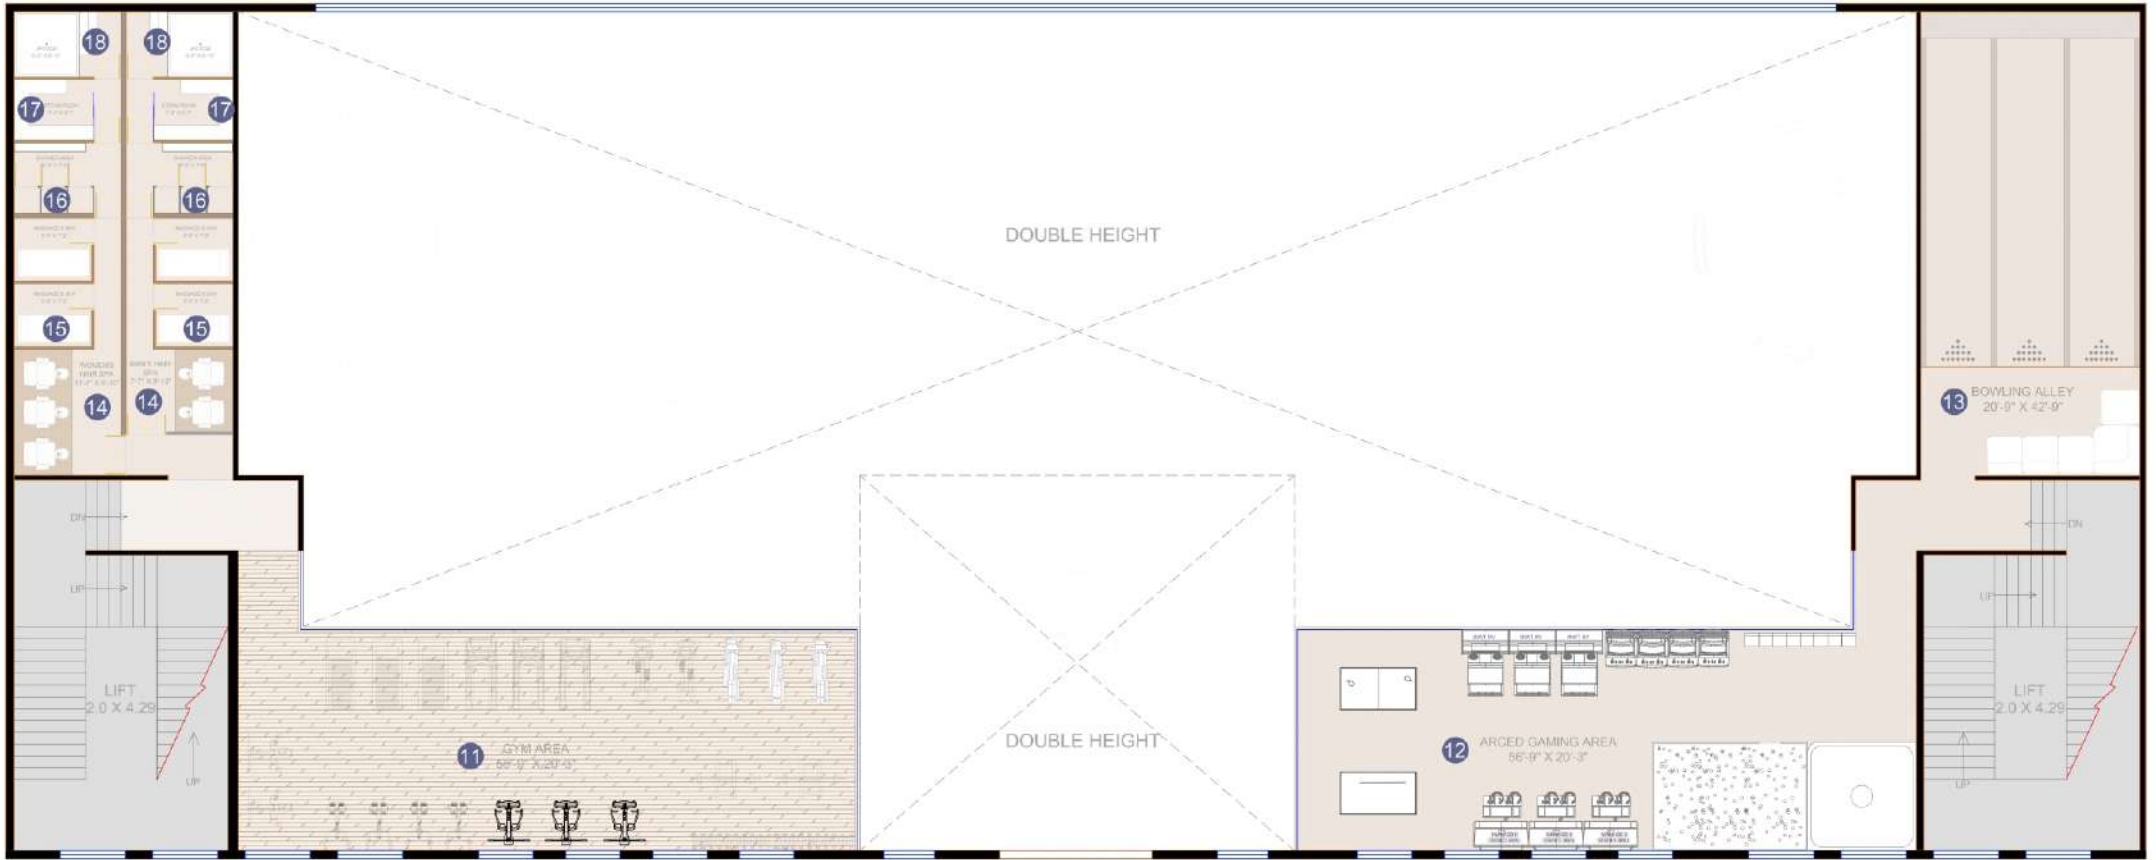

MAJESTIC MASTER PLAN

Heavenly sweet water field

“Elegant Club House”

CLUB HOUSE

WITH WORLD-CLASS
AMENITIES & FACILITIES

GROUND FLOOR PLAN

AMENITIES

MEZZANINE FLOOR PLAN

AMENITIES

FIRST FLOOR PLAN

AMENITIES

SECOND FLOOR PLAN

AMENITIES

TERRACE FLOOR PLAN

AMENITIES

CREATING A FINE
BALANCE OF
**LUXURY, SERENITY
& CONVENIENCE!**