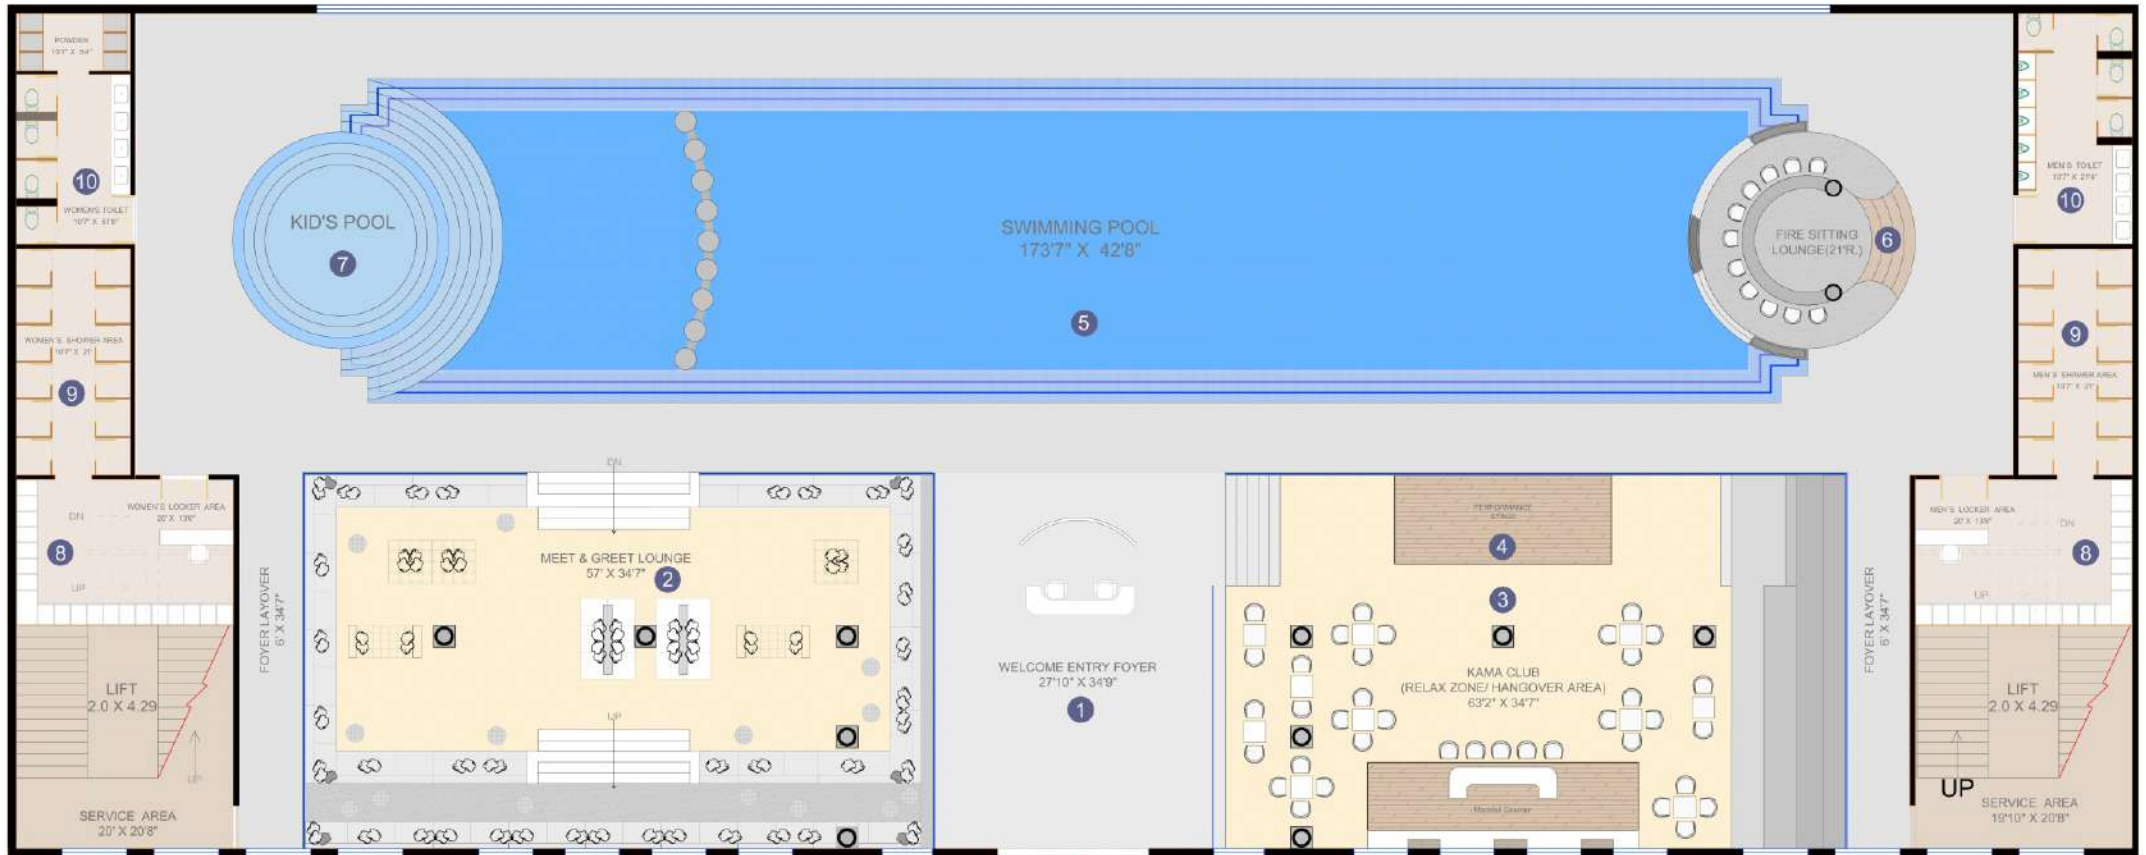

MAJESTIC MASTER PLAN

Heavenly sweet water field

“Elegant Club House”

CLUB HOUSE

WITH WORLD-CLASS
AMENITIES & FACILITIES

GROUND FLOOR PLAN

AMENITIES

MEZZANINE FLOOR PLAN

AMENITIES

FIRST FLOOR PLAN

AMENITIES

SECOND FLOOR PLAN

AMENITIES

TERRACE FLOOR PLAN

AMENITIES

CREATING A FINE
BALANCE OF
**LUXURY, SERENITY
& CONVENIENCE!**