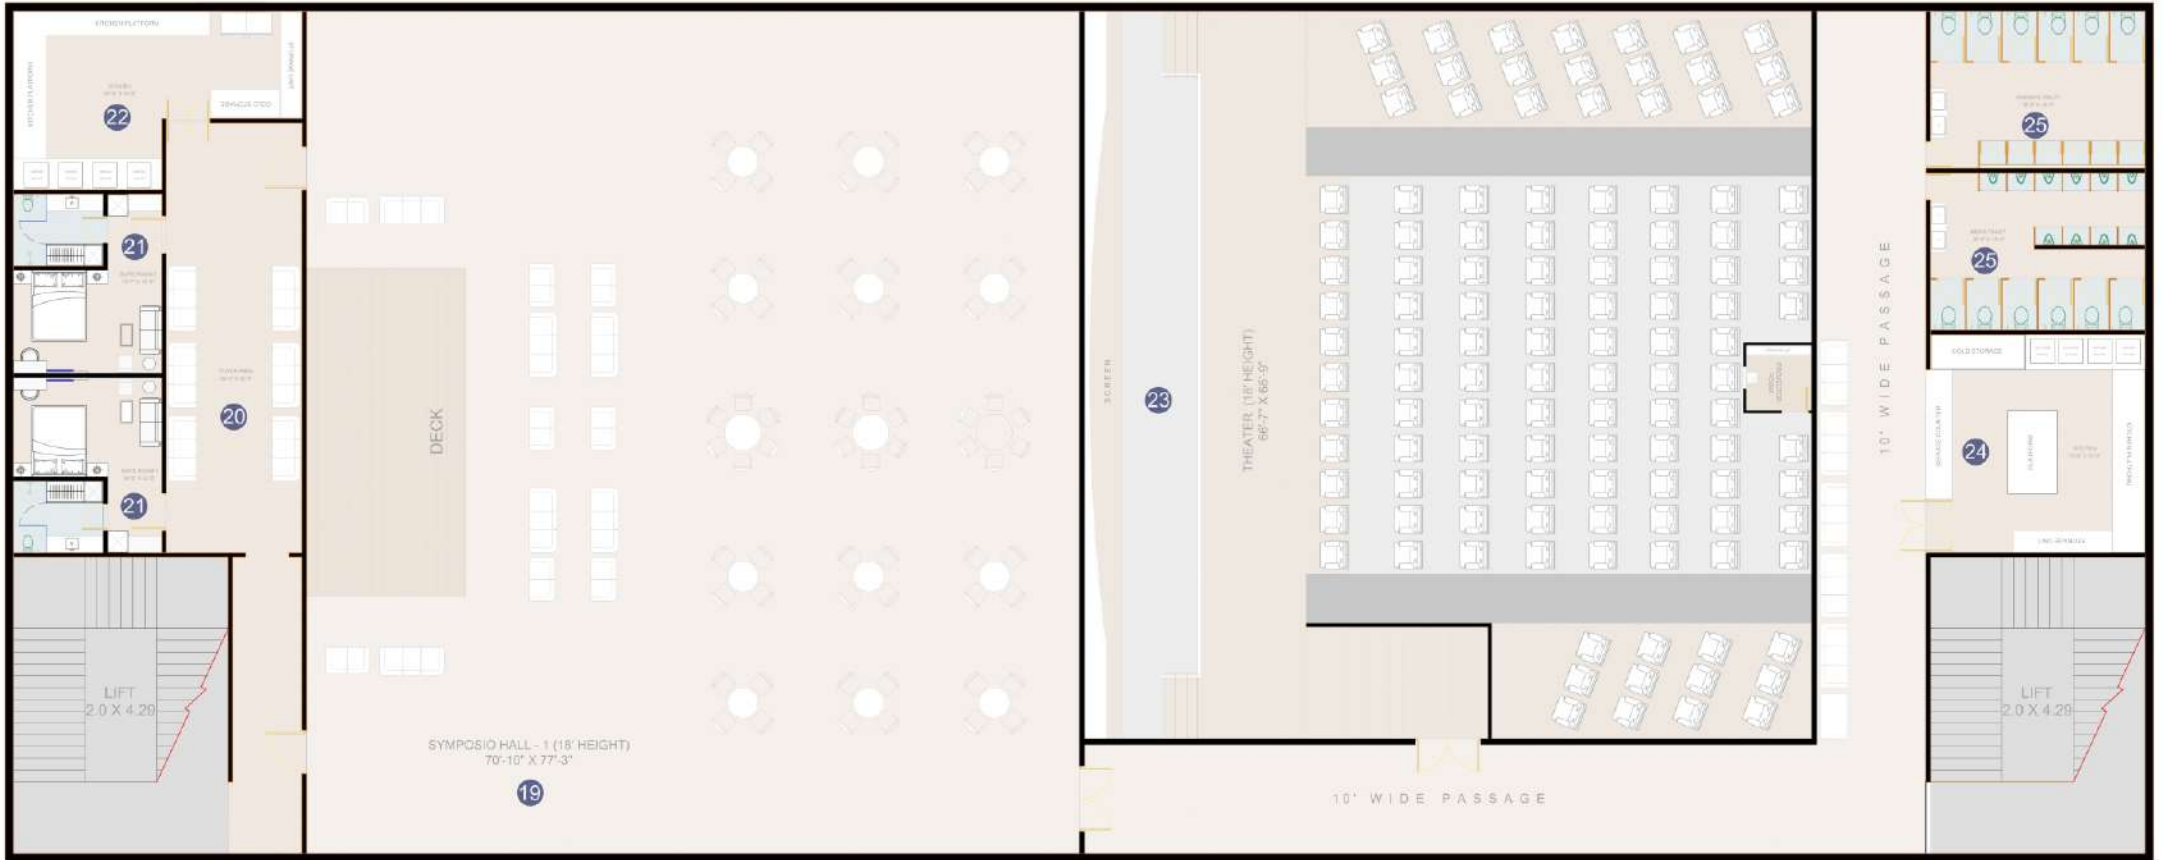

1 BHK

Fully Furnished Studio

① LIVING ROOM

② PANTRY

⑤ BALCONY

③ REFRESH ZONE

④ SUITE ROOM

*"Showcase
The Stylish Living"*

MAJESTIC MASTER PLAN

Heavenly sweet water field

“Elegant Club House”

CLUB HOUSE

WITH WORLD-CLASS
AMENITIES & FACILITIES

GROUND FLOOR PLAN

AMENITIES

MEZZANINE FLOOR PLAN

AMENITIES

FIRST FLOOR PLAN

AMENITIES

SECOND FLOOR PLAN

AMENITIES

TERRACE FLOOR PLAN

AMENITIES

CREATING A FINE
BALANCE OF
**LUXURY, SERENITY
& CONVENIENCE!**